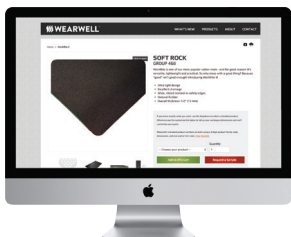

MODERN ALTERNATIVE

Soft Rock is a modern alternative to traditional marbled matting while offering the same anti-microbial properties.

DESIGNED FOR:

AUTOMOTIVE

HOSPITALITY

LAB / PHARM

RETAIL

HOME