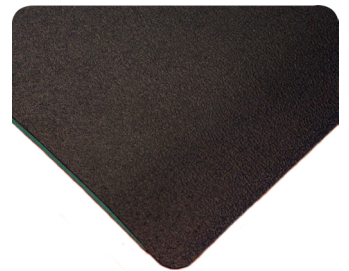

Soft Rock

MODERN AESTHETICS MEETS HEALTH AND PRODUCTIVITY

Soft Rock is the modern and adaptable matting solution for labs, hotels, retail outlets, and other facilities where workers stand on hard tiles and concrete. Easy to clean, Soft Rock is an affordable, anti-microbial solution that helps keep the workplace germ-free.

AVAILABLE COLORS:

SAND STONE
(SA)

BLUE STONE
(BL)

TRAVERTINE
(TR)

SLATE
(SL)

GRANITE
(GT)

COAL
(CL)

PRODUCT	PART NUMBER	UOM	SIZE	COLOR
Soft Rock	423.12x2x3	EA	2' x 3' (.7m x .9m)	BL, CL, SL, TR, GT, SA
Soft Rock	423.12x3x5	EA	3' x 5' (.9m x 1.5)	BL, CL, SL, TR, GT, SA
Soft Rock	423.12x3x75	RL	3' x 75' (.9m x 22.9m)	BL, CL, SL, TR, GT, SA

Available in lengths up to 75' (22.9m)

ANTI-MICROBIAL

Soft Rock's rubber-enhanced sponge padding inhibits the growth of organic contaminants.

EASY-TO-CLEAN, PEBBLED TEXTURE

Modernize your work place with low maintenance matting that wipes clean in seconds.

ANTI-MICROBIAL

An anti-microbial top surface provides top level defense and is backed with an anti-microbial Nitricell® sponge.

TRIP PREVENTION

Machine cut and beveled edges prevent tripping.

SIMPLE MAINTENANCE