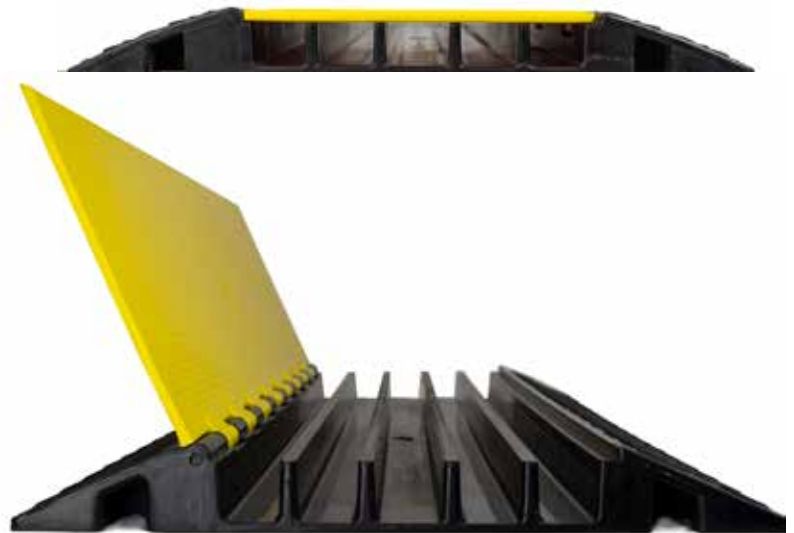

POWERHOUSE Cable Protector

Air, fluid and electricity are the power that drives your business. Inside or out, hold the line with POWERHOUSE Cable Protection System.

Prolong the life of your hoses and cables with POWERHOUSE™ by Wearwell®. Featuring a high traction, hinged lid for quick installation and easy access. Secure “snap and hold” design supports even heavy wheeled traffic. The bright yellow color serves as a visual cue for any passing foot traffic. Create a custom path for your power with the use of left and right corners. No more crimped, cut or crushed lines – contain them and protect them with POWERHOUSE!

- Available in 3-5 channels
- Medium or Heavy Duty
- Bright, visible safety yellow
- LID-FIT snapped hidden connectors on medium duty
- Chemical and UV resistant
- Lightweight and budget friendly

PRODUCT	PART NUMBER	SIZE	CHANNELS	PSL (PER TIRE)	COLOR
POWERHOUSE 5 Channel - Straight Heavy Duty	PWR.5CHAN.HD.BYL	36" x 19.75"	1.5" dia.	20,000	BYL
POWERHOUSE 3 Channel - Straight Heavy Duty	PWR.3CHAN.HD.BYL	36" x 19.75"	2.25" dia.	14,000	BYL
POWERHOUSE 5 Channel - Straight Medium Duty	PWR.5CHAN.MD.BYL	36" x 19.625"	1.25" dia.	10,000	BYL
CORNERS					
POWERHOUSE 3 Channel- Left Corner	PWR.3CHAN.LC.BYL	19.75" x 12"	2.25" dia.	14,000	BYL
POWERHOUSE 3 Channel- Right Corner	PWR.3CHAN.RC.BYL	19.75" x 12"	2.25" dia.	14,000	BYL
POWERHOUSE 5 Channel- Left Corner	PWR.5CHAN.LC.BYL	19.75" x 12"	1.5" dia.	20,000	BYL
POWERHOUSE 5 Channel- Right Corner	PWR.5CHAN.RC.BYL	19.75" x 12"	1.5" dia.	20,000	BYL

USE POWERHOUSE™ BY WEARWELL® TO PROTECT A RANGE OF CABLES AND HOSES

VERSATILE

Available in medium or heavy duty
3 Channel - Protects hoses/cables
up to 2.25" OD

OR

5 Channel - Protects hoses/cables
up to 1.5" OD

DURABLE

POWERHOUSE cable protectors withstand
up to 20,000 pounds of tire pressure

Hidden hinges allow for the lid to lie flat
while protecting them from surface abuse

SAFETY

Bright yellow lids offer high visibility
for safety