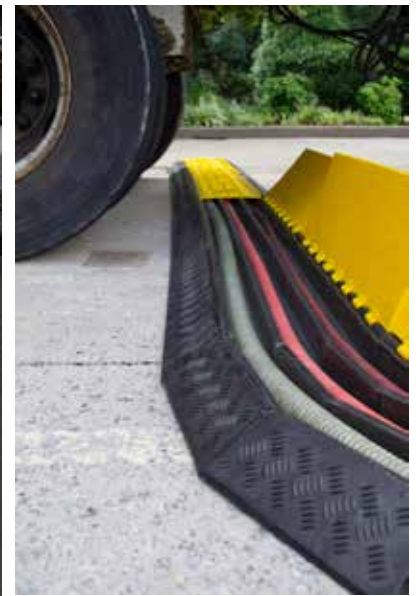

- Available in 3-5 channels
- Medium or Heavy Duty
- Bright, visible safety yellow
- LID-FIT snapped hidden connectors on medium duty
- Chemical and UV resistant
- Lightweight and budget friendly

PRODUCT	PART NUMBER	SIZE	CHANNELS	PSL (PER TIRE)	COLOR
POWERHOUSE 5 Channel - Straight Heavy Duty	PWR.5CHAN.HD.BYL	36" x 19.75"	1.5" dia.	20,000	BYL
POWERHOUSE 3 Channel - Straight Heavy Duty	PWR.3CHAN.HD.BYL	36" x 19.75"	2.25" dia.	14,000	BYL
POWERHOUSE 5 Channel - Straight Medium Duty	PWR.5CHAN.MD.BYL	36" x 19.625"	1.25" dia.	10,000	BYL
CORNERS					
POWERHOUSE 3 Channel- Left Corner	PWR.3CHAN.LC.BYL	19.75" x 12"	2.25" dia.	14,000	BYL
POWERHOUSE 3 Channel- Right Corner	PWR.3CHAN.RC.BYL	19.75" x 12"	2.25" dia.	14,000	BYL
POWERHOUSE 5 Channel- Left Corner	PWR.5CHAN.LC.BYL	19.75" x 12"	1.5" dia.	20,000	BYL
POWERHOUSE 5 Channel- Right Corner	PWR.5CHAN.RC.BYL	19.75" x 12"	1.5" dia.	20,000	BYL

USE POWERHOUSE™ BY WEARWELL® TO PROTECT A RANGE OF CABLES AND HOSES

VERSATILE

Available in medium or heavy duty
3 Channel - Protects hoses/cables
up to 2.25" OD

OR

5 Channel - Protects hoses/cables
up to 1.5" OD

DURABLE

POWERHOUSE cable protectors withstand
up to 20,000 pounds of tire pressure

Hidden hinges allow for the lid to lie flat
while protecting them from surface abuse

SAFETY

Bright yellow lids offer high visibility
for safety

INSIDE/OUTSIDE

POWERHOUSE cable protectors can be
utilized indoors or outdoors.

Constructed from TPU and PE, they are
highly resistant to corrosion from oils and
chemicals, and guard against impact and
abrasion