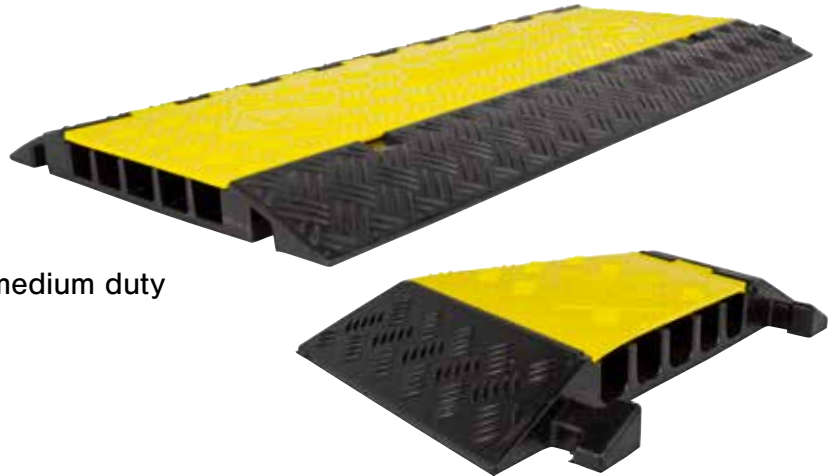

POWERHOUSE Cable Protector

Air, fluid and electricity are the power that drives your business. Inside or out, hold the line with POWERHOUSE Cable Protection System.

Prolong the life of your hoses and cables with POWERHOUSE™ by Wearwell®. Featuring a high traction, hinged lid for quick installation and easy access. Secure “snap and hold” design supports even heavy wheeled traffic. The bright yellow color serves as a visual cue for any passing foot traffic. Create a custom path for your power with the use of left and right corners. No more crimped, cut or crushed lines – contain them and protect them with POWERHOUSE!

- Available in 3-5 channels
- Medium or Heavy Duty
- Bright, visible safety yellow
- LID-FIT snapped hidden connectors on medium duty
- Chemical and UV resistant
- Lightweight and budget friendly

PRODUCT	PART NUMBER	SIZE	CHANNELS	PSL (PER TIRE)	COLOR
POWERHOUSE 5 Channel - Straight Heavy Duty	PWR.5CHAN.HD.BYL	36" x 19.75"	1.5" dia.	20,000	BYL
POWERHOUSE 3 Channel - Straight Heavy Duty	PWR.3CHAN.HD.BYL	36" x 19.75"	2.25" dia.	14,000	BYL
POWERHOUSE 5 Channel - Straight Medium Duty	PWR.5CHAN.MD.BYL	36" x 19.625"	1.25" dia.	10,000	BYL
CORNERS					
POWERHOUSE 3 Channel- Left Corner	PWR.3CHAN.LC.BYL	19.75" x 12"	2.25" dia.	14,000	BYL
POWERHOUSE 3 Channel- Right Corner	PWR.3CHAN.RC.BYL	19.75" x 12"	2.25" dia.	14,000	BYL
POWERHOUSE 5 Channel- Left Corner	PWR.5CHAN.LC.BYL	19.75" x 12"	1.5" dia.	20,000	BYL
POWERHOUSE 5 Channel- Right Corner	PWR.5CHAN.RC.BYL	19.75" x 12"	1.5" dia.	20,000	BYL

USE POWERHOUSE™ BY WEARWELL® TO PROTECT A RANGE OF CABLES AND HOSES

VERSATILE

Available in medium or heavy duty
3 Channel - Protects hoses/cables
up to 2.25" OD

OR

5 Channel - Protects hoses/cables
up to 1.5" OD

DURABLE

POWERHOUSE cable protectors withstand
up to 20,000 pounds of tire pressure

Hidden hinges allow for the lid to lie flat
while protecting them from surface abuse

SAFETY

Bright yellow lids offer high visibility
for safety