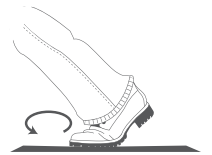

ErgoDeck® Smooth

THE EASIEST WAY TO PIVOT, SWIVEL AND ROLL

ErgoDeck Smooth is a high performance anti-fatigue surface that makes rolling, stopping and starting movements easier than ever. Unlike soft mats that deform under load, ErgoDeck Smooth features a firm, lightly textured surface that reduces resistance without compromising traction.

IDEAL FOR:

PUSHCARTS

ROLLING CHAIRS

HAND TRUCKS

DOLLIES

PIVOTING

PRODUCT	PART NUMBER	SIZE	COLOR
ErgoDeck Smooth Tiles	568.78x18x18CH-CS10	18" x 18"	Charcoal
ErgoDeck Ramp (YL)	560.78x6x18YL-CS10	6" x 18"	Yellow
ErgoDeck Ramp (BK)	560.78x6x18BK-CS10	6" x 18"	Black
ErgoDeck Outside Corner (YL)	560.78x6x15x15YL-CS4	6" x 15" x 15"	Yellow
ErgoDeck Outside Corner (BK)	560.78x6x15x15BK-CS4	6" x 15" x 15"	Black

CS4: Case of 4

CS10: Case of 10

ErgoDeck Smooth includes cart-friendly ramps that provide easy on/off access with minimal effort.

Unique interlocking system allows you to easily create wall-to-wall flooring without tools.