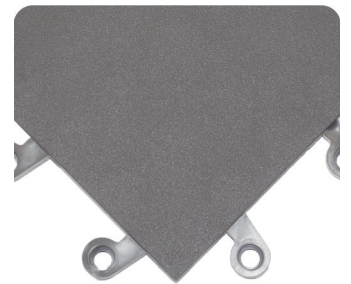

ErgoDeck® Smooth

THE EASIEST WAY TO PIVOT, SWIVEL AND ROLL

ErgoDeck Smooth is a high performance anti-fatigue surface that makes rolling, stopping and starting movements easier than ever. Unlike soft mats that deform under load, ErgoDeck Smooth features a firm, lightly textured surface that reduces resistance without compromising traction.

IDEAL FOR:

PUSHCARTS

ROLLING CHAIRS

HAND TRUCKS

DOLLIES

PIVOTING

PRODUCT	PART NUMBER	SIZE	COLOR
ErgoDeck Smooth Tiles	568.78x18x18CH-CS10	18" x 18"	Charcoal
ErgoDeck Ramp (YL)	560.78x6x18YL-CS10	6" x 18"	Yellow
ErgoDeck Ramp (BK)	560.78x6x18BK-CS10	6" x 18"	Black
ErgoDeck Outside Corner (YL)	560.78x6x15x15YL-CS4	6" x 15" x 15"	Yellow
ErgoDeck Outside Corner (BK)	560.78x6x15x15BK-CS4	6" x 15" x 15"	Black

CS4: Case of 4

CS10: Case of 10

ErgoDeck Smooth includes cart-friendly ramps that provide easy on/off access with minimal effort.

Unique interlocking system allows you to easily create wall-to-wall flooring without tools.

EASY TO INSTALL

Simply connect the 18" x 18" tiles in your desired configuration—no tools required.

RECONFIGURABLE

Tiles are easy to unlock and reconfigure for maximum reusability.

WALL-TO-WALL WEARWELL

Tiles can be customizable in 3" increments for unique lengths, widths and shapes.