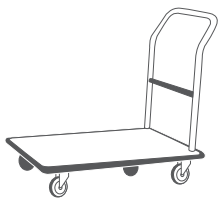

ErgoDeck® Smooth

THE EASIEST WAY TO PIVOT, SWIVEL AND ROLL

ErgoDeck Smooth is a high performance anti-fatigue surface that makes rolling, stopping and starting movements easier than ever. Unlike soft mats that deform under load, ErgoDeck Smooth features a firm, lightly textured surface that reduces resistance without compromising traction.

IDEAL FOR:

PUSHCARTS

ROLLING CHAIRS

HAND TRUCKS

DOLLIES

PIVOTING

PRODUCT	PART NUMBER	SIZE	COLOR
ErgoDeck Smooth Tiles	568.78x18x18CH-CS10	18" x 18"	Charcoal
ErgoDeck Ramp (YL)	560.78x6x18YL-CS10	6" x 18"	Yellow
ErgoDeck Ramp (BK)	560.78x6x18BK-CS10	6" x 18"	Black
ErgoDeck Outside Corner (YL)	560.78x6x15x15YL-CS4	6" x 15" x 15"	Yellow
ErgoDeck Outside Corner (BK)	560.78x6x15x15BK-CS4	6" x 15" x 15"	Black

CS4: Case of 4

CS10: Case of 10

ErgoDeck Smooth includes cart-friendly ramps that provide easy on/off access with minimal effort.

Unique interlocking system allows you to easily create wall-to-wall flooring without tools.