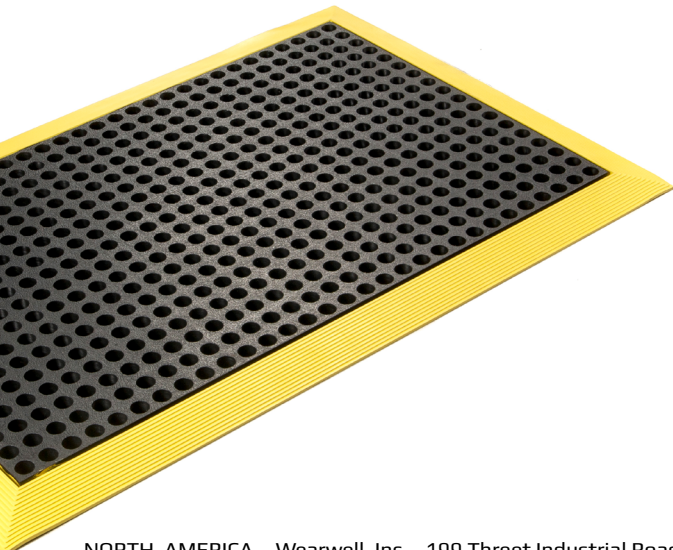

Up to 33% Post-Industrial Content

INDUSTRIAL WorkSafe No. 476

Industrial WorkSafe - always a fan favorite - has been improved and expanded to fit today's more demanding workplace. We've taken out some of the excess weight...because not everyone is a fan of heavy mats and high shipping costs! We now offer two grades of rubber for a broader choice of price points and performance levels. Choose GR for areas with water or NBR for areas with petroleum based fluids. WorkSafe is about giving industrial athletes the right solution for their line of work.

Black/Orange (BOR)
Black/Yellow (BYL)
Black (BK)

- Molded in edging
- Popular standard sizes
- Choice of compound
- Effective drainage design
- Thickness - 5/8"

GR Compound

WEARWELL NO.	THICKNESS	COLOR	SIZE	UOM
476.58X2X3GRBOR	5/8"	Black/Orange	2' x 3'	EA
476.58X2X3GRBYL	5/8"	Black/Yellow	2' x 3'	EA
476.58X2X3GRBK	5/8"	Black	2' x 3'	EA
476.58X3X4GRBOR	5/8"	Black/Orange	3' x 4'	EA
476.58X3X4GRBYL	5/8"	Black/Yellow	3' x 4'	EA
476.58X3X4GRBK	5/8"	Black	3' x 4'	EA
476.58X3X5GRBOR	5/8"	Black/Orange	3' x 5'	EA
476.58X3X5GRBYL	5/8"	Black/Yellow	3' x 5'	EA
476.58X3X5GRBK	5/8"	Black	3' x 5'	EA
476.58X3X9.8GRBOR	5/8"	Black/Orange	3' x 9.8'	EA
476.58X3X9.8GRBYL	5/8"	Black/Yellow	3' x 9.8'	EA
476.58X3X9.8GRBK	5/8"	Black	3' x 9.8'	EA

NBR Compound

WEARWELL NO.	THICKNESS	COLOR	SIZE	UOM
476.58X2X3NBRBYL	5/8"	Black/Yellow	2' x 3'	EA
476.58X3X4NBRBYL	5/8"	Black/Yellow	3' x 4'	EA
476.58X3X5NBRBYL	5/8"	Black/Yellow	3' x 5'	EA
476.58X3X9.8NBRBYL	5/8"	Black/Yellow	3' x 9.8'	EA