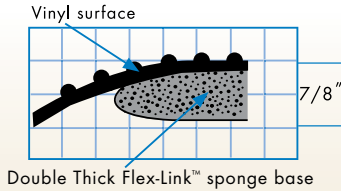

The Flex-Link™ sponge base is a specially formulated blown-vinyl sponge designed for comfort. **Color: Black (BK)**

Available in two (2) thicknesses:

### UltraSoft 7/8"