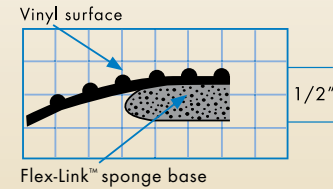

Standard 1/2"

ComfortPro Sizes

Stock Sizes	Non-Stock Sizes	
	Ship in 1 Business Day Ship in 2 Business Days	
2' x 3'	2' x 75'	2' Cut up to 75'
3' x 5'	3' x 75'	3' Cut up to 75'
	4' x 75'	4' Cut up to 75'

Please specify thickness when ordering.

Square edges, custom widths and unique configurations are available. Please call for pricing.

ComfortPro Facts

Wearwell **Innovation**—1985

1 Year Warranty

Green Rating > 50% Post Industrial Material