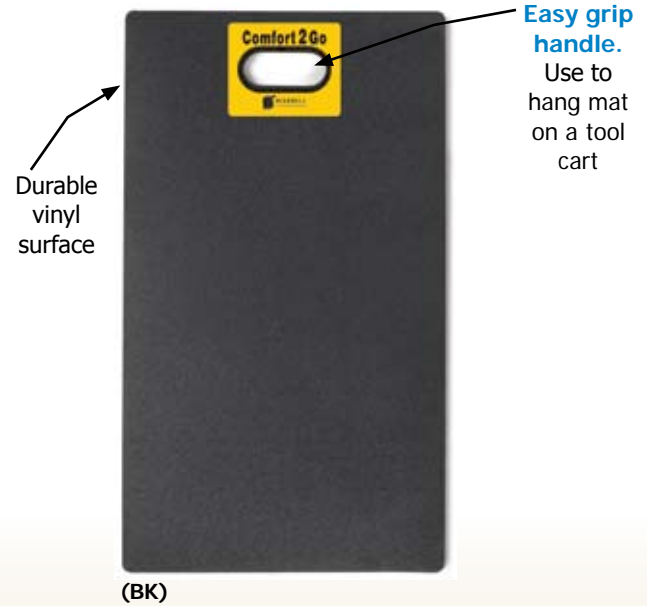

# Comfort2Go™ No. 518

## BEST Performance

Comfort2Go is an extra-duty, dual-purpose, portable anti-fatigue mat designed for employees who move from place to place to work—technicians, mechanics, engineers, reliability personnel etc. Large enough to stand on and comfortable enough to kneel on, Comfort2Go's flexible vinyl surface provides outstanding durability and abrasion resistance while its super-thick Nitrile rubber composite sponge base lessens overall fatigue. Easily transportable, simply hang it on a tool cart, throw it in the back of your truck or carry Comfort2Go to the next job site. **Color: Black (BK)**

**Comfort2Go Facts**

- 7/8" Overall Thickness
- Wearwell **Innovation**—2005
- 3 Year Warranty
- Green Rating > 33% Post Industrial Material**

## Comfort2Go Size

|                                    |
|------------------------------------|
| <b>Stock Size</b>                  |
| <b>Ships within 1 Business Day</b> |
| 17" x 30"                          |