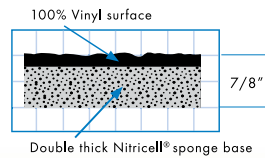

## BEST Performance

Comfort2Go is an extra-duty, dual-purpose, portable anti-fatigue mat designed for employees who move from place to place to work—technicians, mechanics, engineers, reliability personnel etc. Large enough to stand on and comfortable enough to kneel on, Comfort2Go's flexible vinyl surface provides outstanding durability and abrasion resistance while its super-thick Nitrile rubber composite sponge base lessens overall fatigue. Easily transportable, simply hang it on a tool cart, throw it in the back of your truck or carry Comfort2Go to the next job site. **Color: Black (BK)**

**Comfort2Go Facts**

- 7/8" Overall Thickness
- Wearwell **Innovation**—2005
- 3 Year Warranty
- Green Rating > 33% Post Industrial Material**