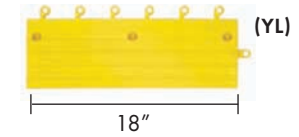

ErgoDeck Solid No. 562

ULTIMATE Performance

ErgoDeck Solid No. 562 is the original version, designed to withstand heavy use, including cart traffic (up to 64 psi).

Color: Black (BK)

ErgoDeck SOFT Solid No. 566

ULTIMATE Performance

ErgoDeck SOFT Solid No. 566 is a **more flexible** formulation designed for worker **comfort** and **productivity**.

Color: Charcoal (CH)

ErgoDeck SOFT WHITE Solid No. 566

ULTIMATE Performance

ErgoDeck SOFT WHITE Solid No. 566 is designed for "body in white" applications where metal forms are painted and inspected. This light color helps to highlight any blemishes in the paint. Color: White (WH)

ErgoDeck Edging

Outside Corner

Ramp

ErgoDeck Stock Sizes

Ship within 1 Business Day	
ErgoDeck Solid No. 562	ErgoDeck SOFT Solid No. 566
Case of 10 Tiles	Case of 10 Tiles
Edging No. 560	SOFT Edging No. 564
Case of 10 Ramps	Case of 10 Ramps
Case of 4 Corners	Case of 4 Corners
Please specify Black (BK) or Yellow (YL) when ordering.	Please specify Charcoal (CH) or White (WH) when ordering.