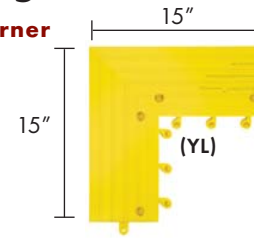

ErgoDeck Solid No. 562

ULTIMATE Performance

ErgoDeck Solid No. 562 is the original version, designed to withstand heavy use, including cart traffic (up to 64 psi).

Color: Black (BK)

ErgoDeck SOFT Solid No. 566

ULTIMATE Performance

ErgoDeck SOFT Solid No. 566 is a **more flexible** formulation designed for worker **comfort** and **productivity**.

Color: Charcoal (CH)

ErgoDeck SOFT WHITE Solid No. 566

ULTIMATE Performance

ErgoDeck SOFT WHITE Solid No. 566 is designed for "body in white" applications where metal forms are painted and inspected. This light color helps to highlight any blemishes in the paint. Color: White (WH)

ErgoDeck Edging

Outside Corner

Ramp

ErgoDeck Stock Sizes

Ship within 1 Business Day	
ErgoDeck Solid No. 562	ErgoDeck SOFT Solid No. 566
Case of 10 Tiles	Case of 10 Tiles
Edging No. 560	SOFT Edging No. 564
Case of 10 Ramps	Case of 10 Ramps
Case of 4 Corners	Case of 4 Corners
Please specify Black (BK) or Yellow (YL) when ordering.	Please specify Charcoal (CH) or White (WH) when ordering.