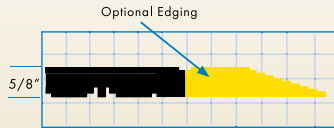

For extra safety, attach optional 3" x 39" yellow safety beveled edges (female ramps snap onto protruding mat knobs and male ramps snap into underside of mat). GR ramps go with GR Mats, **CFR ramps go with CFR Mats** and **NBR ramps go with NBR Mats**.

3" x 39" Male (M)
Ramp snaps into
the underside of
the mat

3" x 39" Female (F)
Ramp snaps onto
the protruding mat
knobs

Colors: Mat—Black (BK)

Beveled Edge - Yellow or Black

No. 572

Stock Sizes

Ship within 1 Business Day