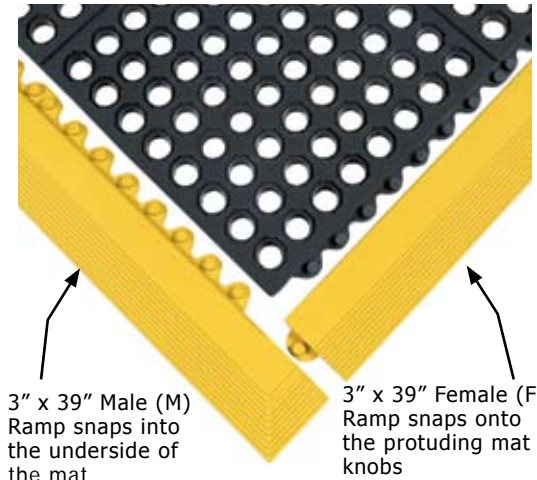

24/Seven® No. 572

ULTIMATE Performance

Defined by its functional, modular style, this substantial anti-fatigue mat keeps workers productive, all day, every day. A very versatile 3' x 3' size, it features large holes to allow fluids and debris to flow through freely, while the hidden interlocking system connects on all four sides to quickly cover large areas. **Available in three (3) formulations—**

- General Purpose (GR) natural rubber black mats designed for use in dry areas and around water
- **CFR (Cutting Fluid Resistant)** formulation resists mineral oil-based cutting fluids
- **New 100% Nitrile (NBR)** mats for use around petroleum based fluids

For extra safety, attach optional 3" x 39" yellow safety beveled edges (female ramps snap onto protruding mat knobs and male ramps snap into underside of mat). GR ramps go with GR Mats, **CFR ramps go with CFR Mats** and **NBR ramps go with NBR Mats**.

3" x 39" Male (M)
Ramp snaps into
the underside of
the mat

3" x 39" Female (F)
Ramp snaps onto
the protruding mat
knobs

Colors: Mat—Black (BK)

Beveled Edge - Yellow or Black

No. 572

Stock Sizes

Ship within 1 Business Day